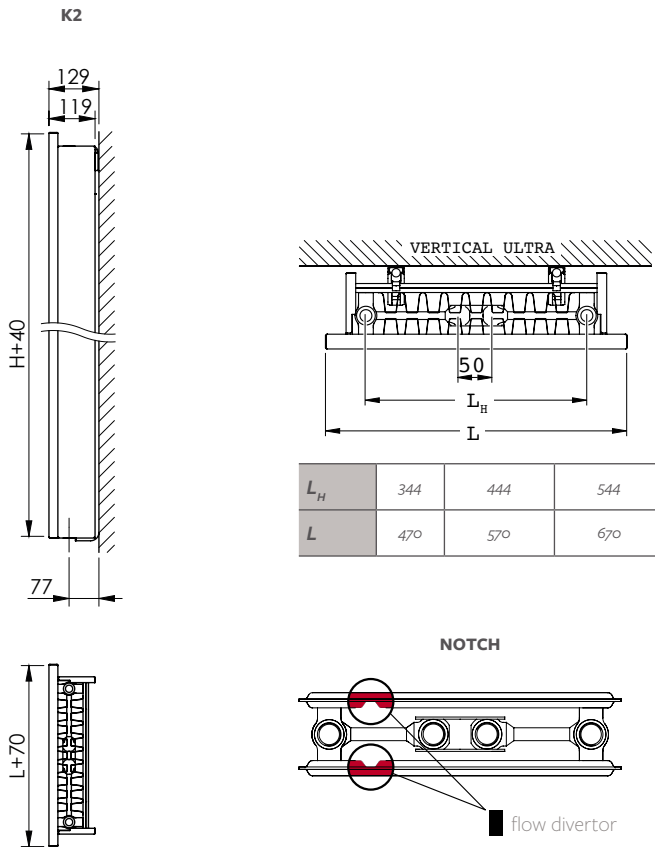

Towel rail bar is 120mm wider than actual radiator. Maximum three towel rail bars per radiator.

For more information visit www.stelrad.com

VERTICAL ULTRA

Aqua Series

WALL MOUNTING INFORMATION

All dimensions in mm. Inches in brackets.

CONNECTIONS

Each radiator comes with 1/2" inlet connections as standard.

VERTICAL ULTRA

Aqua Series

PIPE CONNECTIONS

TABLE OF HEAT OUTPUTS AT:

Inlet	75°C	Watt to Btu/hr:
Outlet	65°C	3.412
Ambient	20°C	3.412
Delta T	50°C	3.412