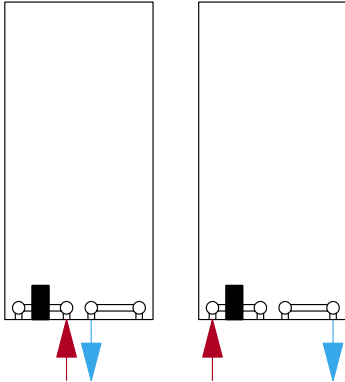

Towel rail bar is 120mm wider than actual radiator. Maximum three towel rail bars per radiator.

For more information visit www.stelrad.com

VERTICAL ULTRA

Aqua Series

WALL MOUNTING INFORMATION

All dimensions in mm. Inches in brackets.

CONNECTIONS

Each radiator comes with 1/2" inlet connections as standard.

VERTICAL ULTRA

Aqua Series

PIPE CONNECTIONS

TABLE OF HEAT OUTPUTS AT:

Inlet	75°C	Watt to Btu/hr:
Outlet	65°C	3.412
Ambient	20°C	3.412
Delta T	50°C	3.412

EN 442 CERTIFICATION DATA - CETIAT TESTED IN ACCORDANCE WITH BS EN 442

Type	T22 (K2)			
	1000	1200	1800	2000
Height (mm)	1000	1200	1800	2000
W/m at 75/65/20	2142	2498	3690	3960
n-coefficients	1.29	1.30	1.33	1.33
Heated surface area (m ² /m)	26.23	27.15	29.90	37.74
Weight (kg/m)	59.40	71.80	105.30	116.40
Water contents (l/m)	10.30	12.30	15.90	17.70
KM	13.62	15.66	20.70	21.98